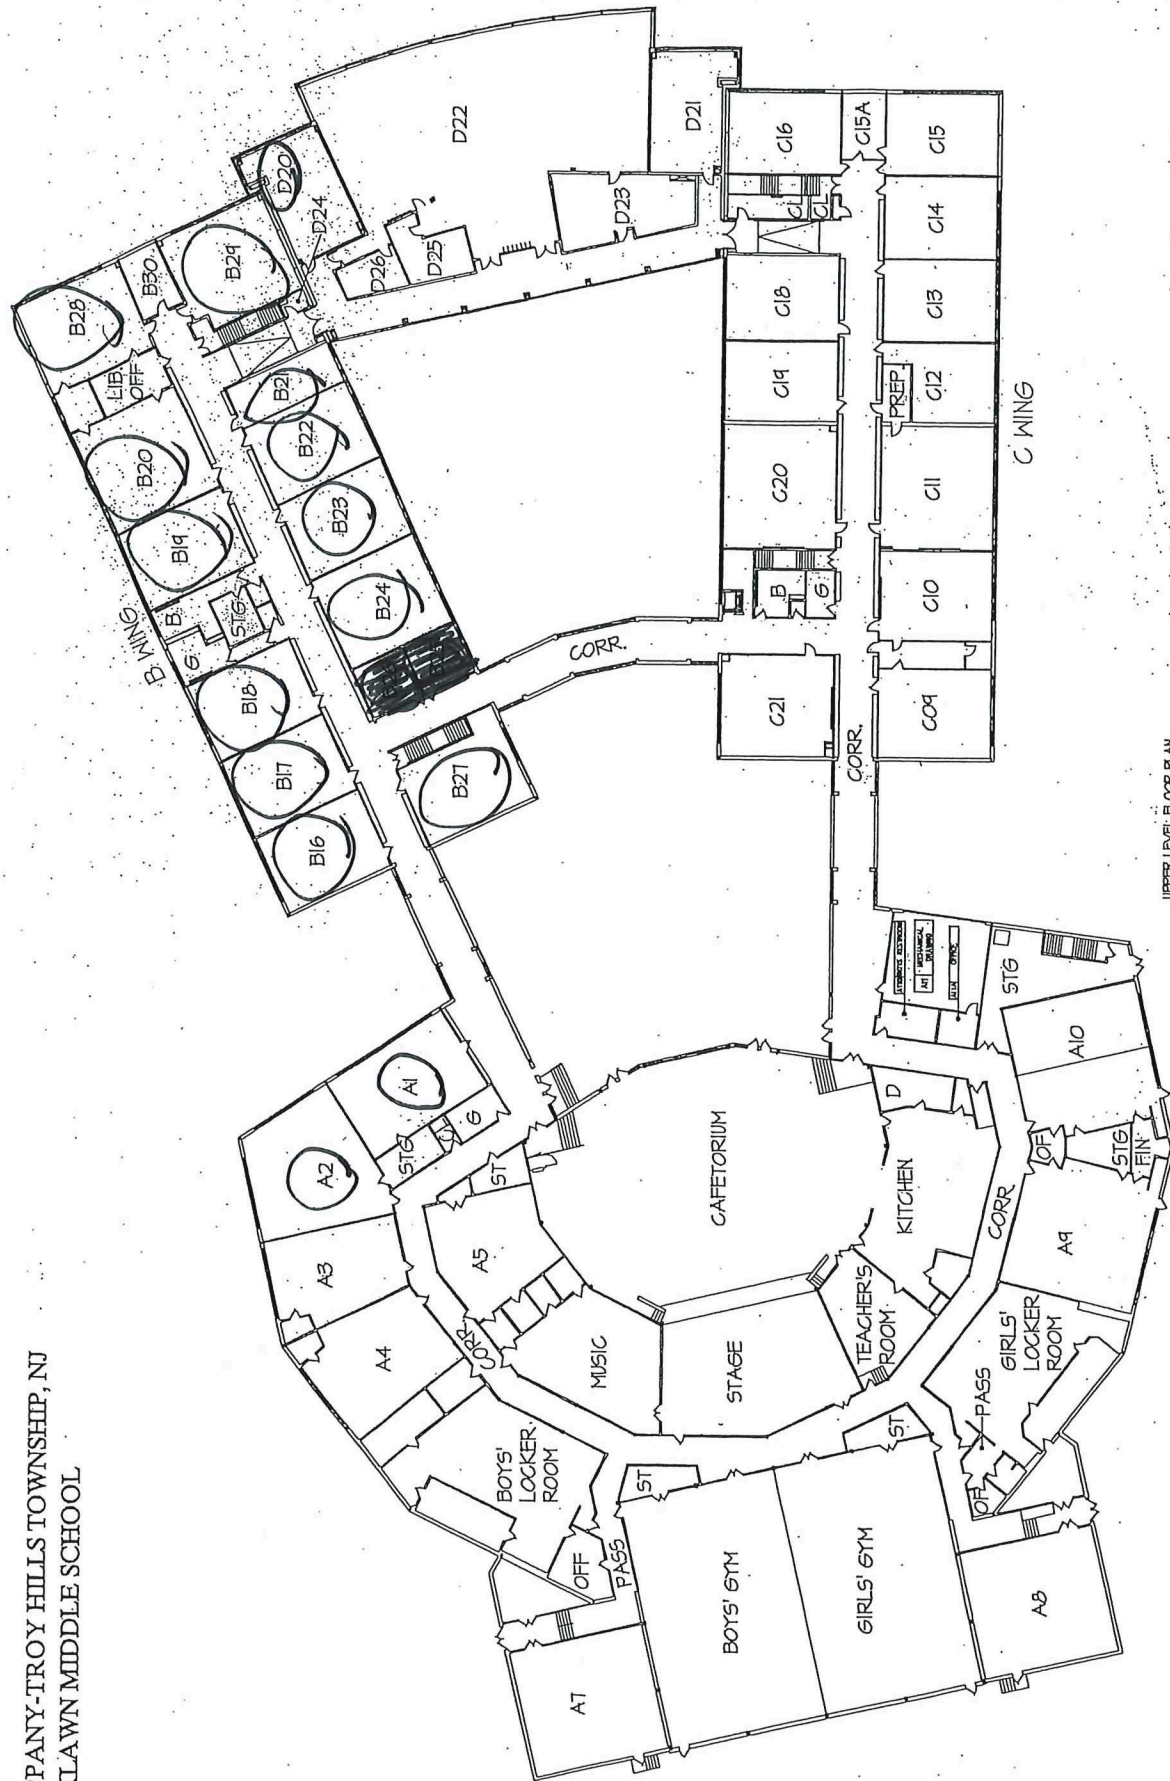

PARSIPPANY-TROY HILLS TOWNSHIP, NJ
 BROOKLAWN MIDDLE SCHOOL

UPPER LEVEL FLOOR PLAN

FIRE EGRESS PLAN - BROOKLAWN MIDDLE SCHOOL

SCALE: N.T.S.

Wayne 201-286-4468